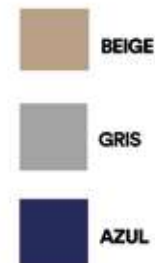

CARACTERISTICAS

Tela microtexturada
92% Nylon 8% Spandex
Tela elástica
Repelente al agua
Confortable
Suave