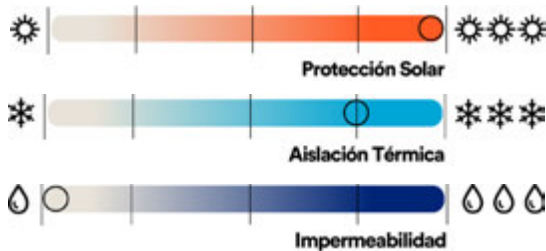

PROTECCION

ROSSIGNOL

LayerUp CALCETIN TERMICO

DESCRIPCION

Calcetín térmico
Construcción técnica
Fibra patentada Thermolite
Refuerzo en talón y puntera
Cañilla reforzada
Banda elástica de sugesión

CARACTERISTICAS

40% Thermolite
53% Poliéster 5% Elastano 2% Spandex
Caña alta
Térmicos
Elasticados
Confortables

GRIS

THERMOLITE

explora.rsgl.cl

Quality Warranty

FABRICACION / MATERIALES

Para obtener detalles y aspectos específicos sobre nuestra política de garantía, visite nuestro sitio web rsgl.cl

Designed in Chile
Made in P.R.C.